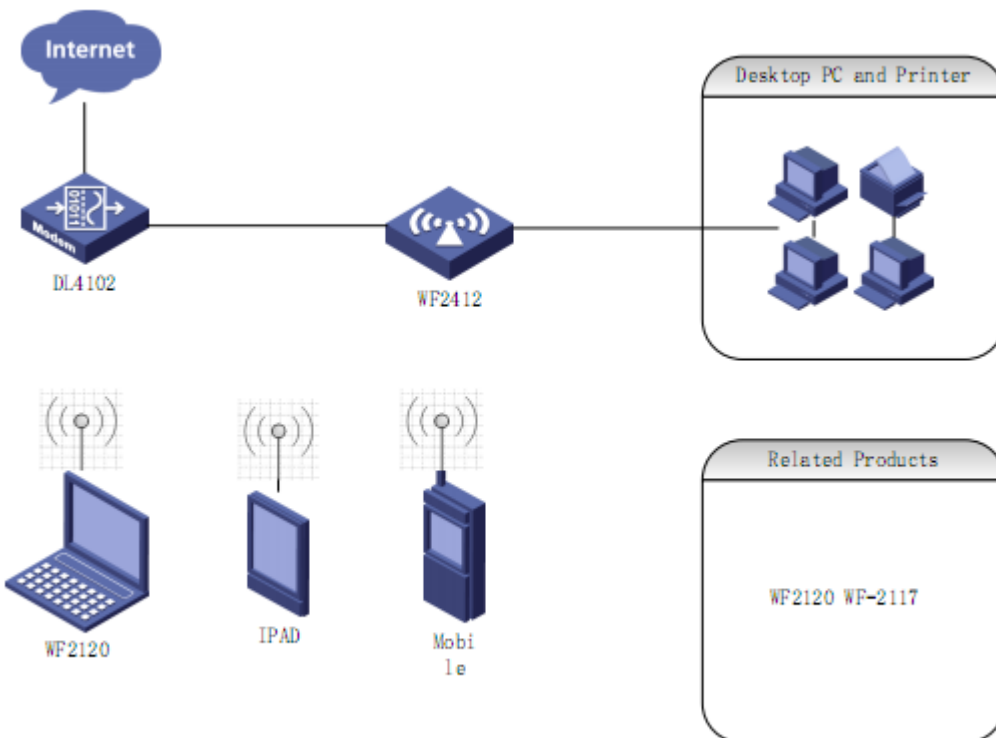

Topological Graph

Specifications are subject to change without notice. Netis is a registered trademark of Netis Systems Co., Ltd. Other brands and product names are trademarks or registered trademarks of their respective holders. No part of the specifications maybe reproduced in any form or by any means or used to make any derivative such as translation, transformation, or adaptation without permission from Netis Systems Co., Ltd.