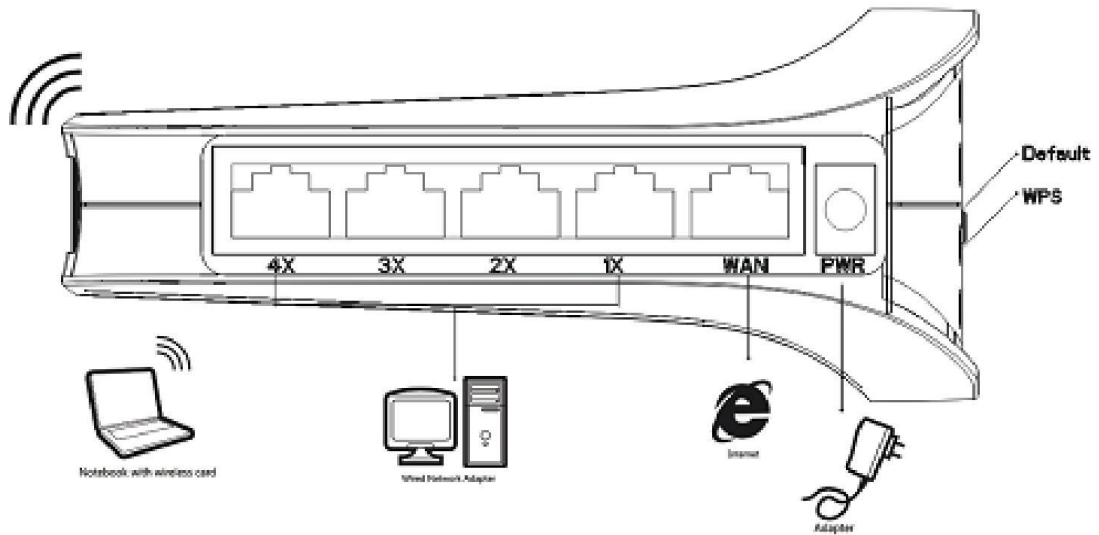

Topological Graph

Specifications are subject to change without notice. Netis is a registered trademark of Netis Systems Co., Ltd. Other brands and product names are trademarks or registered trademarks of their respective holders. No part of the specifications maybe reproduced in any form or by any means or used to make any derivative such as translation, transformation, or adaptation without permission from Netis Systems Co., Ltd.