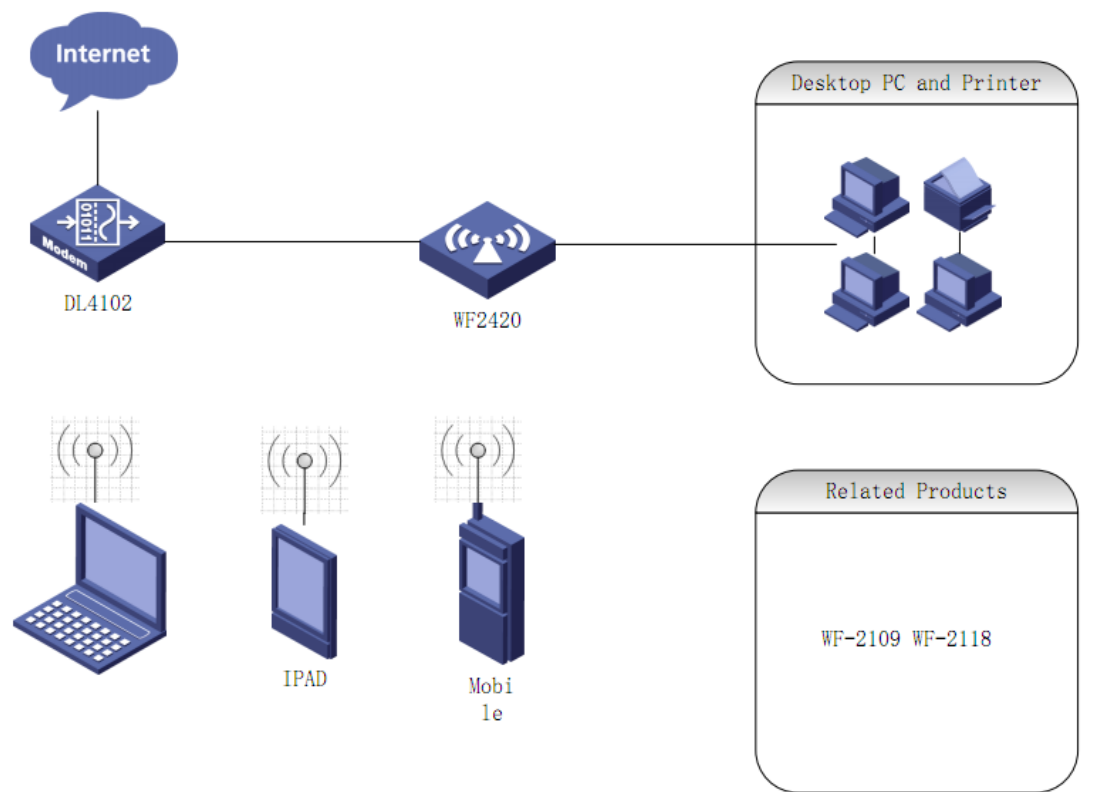

Topological Graph

Specifications are subject to change without notice. Netis is a registered trademark of Netis Systems Co., Ltd. Other brands and product names are trademarks or registered trademarks of their respective holders. No part of the specifications maybe reproduced in any form or by any means or used to make any derivative such as translation, transformation, or adaptation without permission from Netis Systems Co., Ltd.