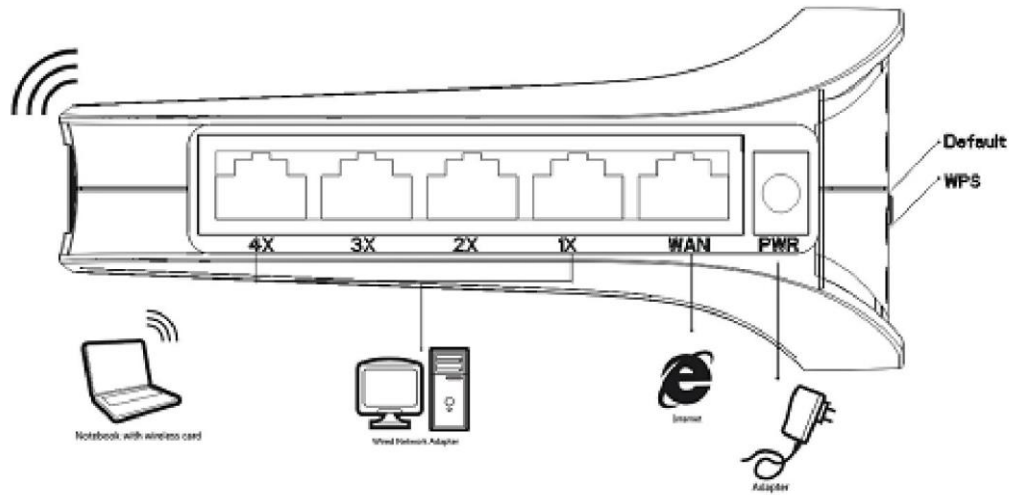

Topological Graph

Specifications are subject to change without notice. Netis is a registered trademark of Netis Systems Co., Ltd. Other brands and product names are trademarks or registered trademarks of their respective holders. No part of the specifications maybe reproduced in any form or by any means or used to make any derivative such as translation, transformation, or adaptation without permission from Netis Systems Co., Ltd.