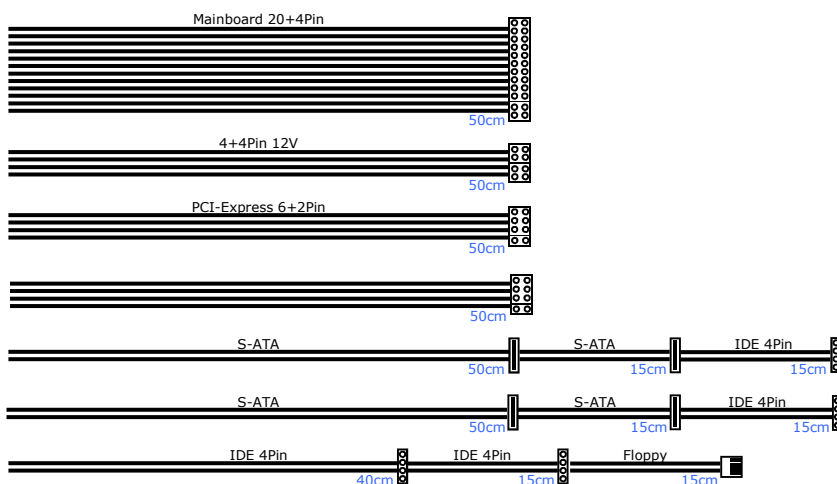

Specifications

Output	720W
Mainboard 20+4Pin	1x
4Pin/ 4+4Pin/ 8Pin 12V	-/•/-
PCI-Express 6+2Pin	2x
PCI-Express 6Pin	-
IDE 4Pin	4x
S-ATA	4x
Floppy	1x
Fan Monitoring	-
115/230V Input	•/•
PFC	Active
ATX-Standard	ATX 2.31
Fan Dimensions	120mm
Fan Control	Auto.
Noise Level	19-21dB
Cable Management	-
Protection Circuit	OVP, SCP, OPP, UVP, OS
PSU Dimensions (H/W/D)	86/150/140mm
Package Dimensions (H/W/D)	170/240/95mm
Weight (net)	1.41Kg
Weight (gross)	1.75Kg
Packing Units (VE/VPE/PAL)	1/10/280
Guarantee and Warranty	24 Months Guarantee
Article Number	88882119
EAN-Code	4260133126039
Scope of delivery	screws power cable manual cable ties
80+ Certificate	-

- = existing
- = non existing

Certification:

Connectors

AC Input		115-230V 47-63Hz					
DC Output		3.3V	5V	12V1	12V2	-12V	5VsB
APS-720W	Max. Current	18A	15A	30A	30A	0.3A	3A
	Max. Combined Power	103W		670W		3.6W	15W
		720W					