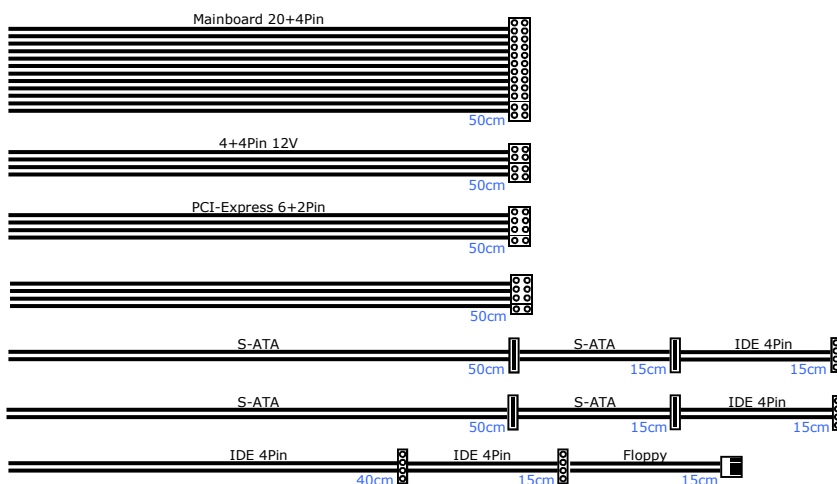

Specifications

Output	720W
Mainboard 20+4Pin	1x
4Pin/ 4+4Pin/ 8Pin 12V	-/•/-
PCI-Express 6+2Pin	2x
PCI-Express 6Pin	-
IDE 4Pin	4x
S-ATA	4x
Floppy	1x
Fan Monitoring	-
115/230V Input	•/•
PFC	Active
ATX-Standard	ATX 2.31
Fan Dimensions	120mm
Fan Control	Auto.
Noise Level	19-21dB
Cable Management	-
Protection Circuit	OVP, SCP, OPP, UVP, OS
PSU Dimensions (H/W/D)	86/150/140mm
Package Dimensions (H/W/D)	170/240/95mm
Weight (net)	1.41Kg
Weight (gross)	1.75Kg
Packing Units (VE/VPE/PAL)	1/10/320
Guarantee and Warranty	24 Months Guarantee
Article Number	88882119
EAN-Code	4260133126039
Scope of delivery	screws power cable manual cable ties
80+ Certificate	-

- = existing
- = non existing

Certification:

Connectors

AC Input		115-230V 47-63Hz					
DC Output		3.3V	5V	12V1	12V2	-12V	5Vsb
APS-720W	Max. Current	18A	15A	30A	30A	0.3A	3A
	Max. Combined Power	103W		670W		3.6W	15W
		720W					